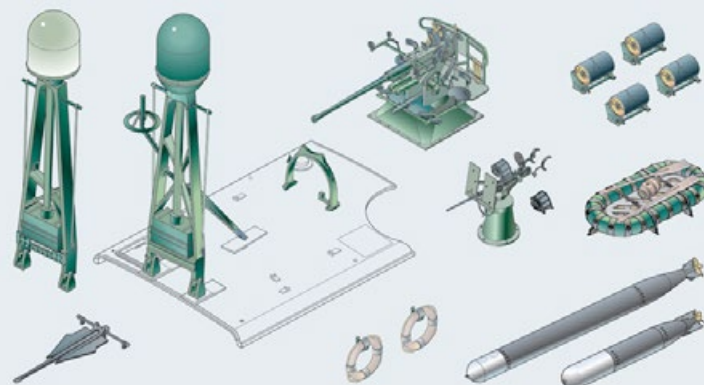

PT Boat Conversion Kit

**100%
NEW
MOULDS**