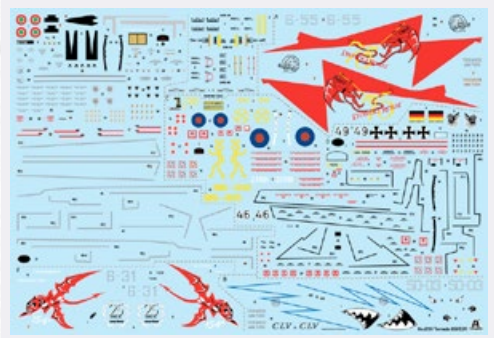

No 2731

1:48 scale

Tornado IDS/ECR "Special Colors"

▶ go to [product sheet](#)

SUPER DECALS SHEET 5 versions
COLOURED INSTRUCTION SHEET

suggested **ITALERI ACRYLIC PAINT:** _____
Metal Flat Gun Metal - 4681AP
Flat Light Gray - 4765AP
Flat Black - 4768AP