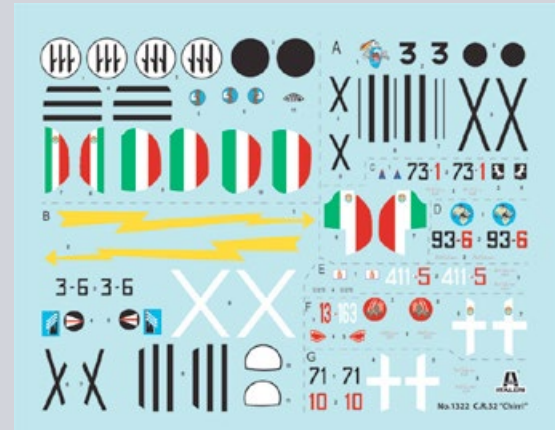

HISTORIC UPGRADE

No 1322 - 1:72 scale

CR.32 "Chirri"

FULLY UPGRADED MOULDS

COLOURED INSTRUCTION SHEET
SUPER DECALS SHEET - 7 versions

Designed in the early part of the '30s, the Fiat CR 32 was powered by an V 12-cylinders, producing 600 hp. It was able to reach, as maximum speed, 375 Km / h. Among the most famous biplanes of aviation History the CR 32 was characterized by an extraordinary maneuverability. It was also strong, very reliable and well armed for the historical period, with two 12.7 mm Breda-Safat machine gun located on the top of engine(...) ► [go to complete product sheet](#)

 follow us on **facebook**.

No 1336

1:72 scale

Tornado IDS/ECR "Special Colors"

SUPER DECALS SHEET 5 versions

▶ go to [complete product sheet](#)

suggested **ITALERI ACRYLIC PAINT:** _____

-  Flat Light Gray - 4765AP
-  Flat Dark Ghost Gray - 4761AP
-  Flat Gull Gray - 4763AP
-  Gloss Black - 4695AP

No 2729

1:48 scale

A-36 Apache™

ROBERTO VALENTINI

SUPER DECALS SHEET 4 versions

▶ go to [complete product sheet](#)

suggested **ITALERI ACRYLIC PAINT:** _____

-  F. Red - 4606AP
-  F. Olive Drab Ana 613 - 4842AP
-  F. Dark Gray - 4754AP

suggested ITALERI ACRYLIC PAINT:

- Gloss Red** - 4605AP
- Gloss Orange** - 4682AP
- Metal Gloss Silver** - 4678AP
- Gloss White** - 4696AP
- Flat Black** - 4768AP

▶ go to [complete product sheet](#)

No 3679 - 1:24 scale