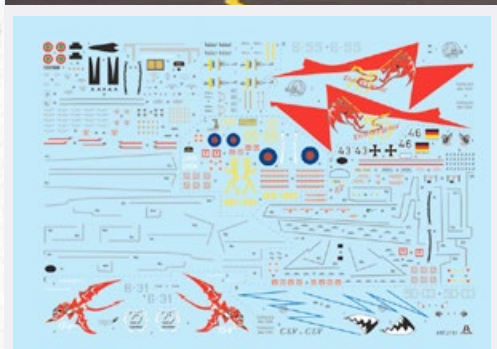

HISTORIC UPGRADE

No 1322 - 1:72 scale

CR.32 "Chirri"

FULLY UPGRADED MOULDS

COLOURED INSTRUCTION SHEET
SUPER DECALS SHEET - 7 versions

Designed in the early part of the '30s, the Fiat CR 32 was powered by an V 12-cylinders, producing 600 hp. It was able to reach, as maximum speed, 375 Km / h. Among the most famous biplanes of aviation History the CR 32 was characterized by an extraordinary maneuverability. It was also strong, very reliable and well armed for the historical period, with two 12.7 mm Breda-Safat machine gun located on the top of engine(...) ► [go to complete product sheet](#)

 follow us on **facebook**.

No 1336

1:72 scale

Tornado IDS/ECR "Special Colors"

SUPER DECALS SHEET 5 versions

▶ go to [complete product sheet](#)

suggested **ITALERI ACRYLIC PAINT:** _____

-  Flat Light Gray - 4765AP
-  Flat Dark Ghost Gray - 4761AP
-  Flat Gull Gray - 4763AP
-  Gloss Black - 4695AP

No 2729

1:48 scale

A-36 Apache™

ROBERTO VALENTINI

SUPER DECALS SHEET 4 versions

▶ go to [complete product sheet](#)

suggested **ITALERI ACRYLIC PAINT:** _____

-  F. Red - 4606AP
-  F. Olive Drab Ana 613 - 4842AP
-  F. Dark Gray - 4754AP