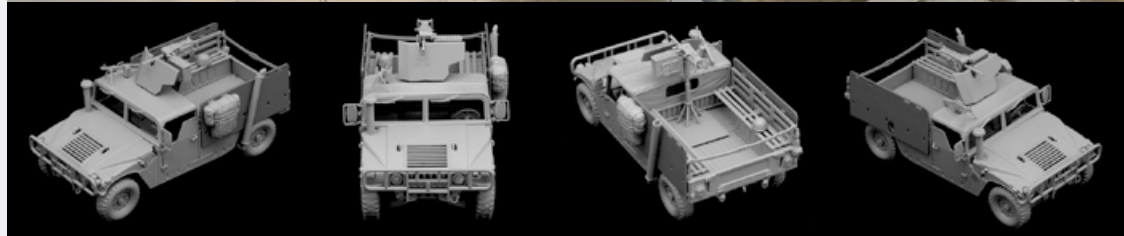

suggested **ITALERI ACRYLIC PAINT:**

- **F Medium Green II** - 4734AP
- **F Sand** - 4763AP
- **MF Gun Metal** - 4681AP
- **F Black** - 4768AP

▶ go to: [product sheet](#)