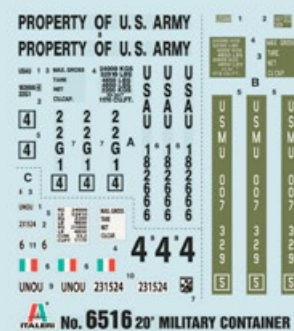

suggested **ITALERI ACRYLIC PAINT:**

- **F Dark Green**
  4726AP
- **F Sand**
  4763AP

▶ go to: [product sheet](#)