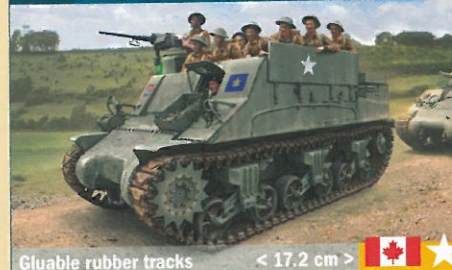

Glueable rubber tracks < 26.8 cm >

6529 M4A3E8 Sherman "Fury"

2 track types (T66 and T84E - new glueable rubber)
decals for 3 U.S. versions < 16.8 cm > ★

6547 M32B1 Recovery Vehicle

< 16.7 cm > ★

6551 Kangaroo Armored Personnel Carrier