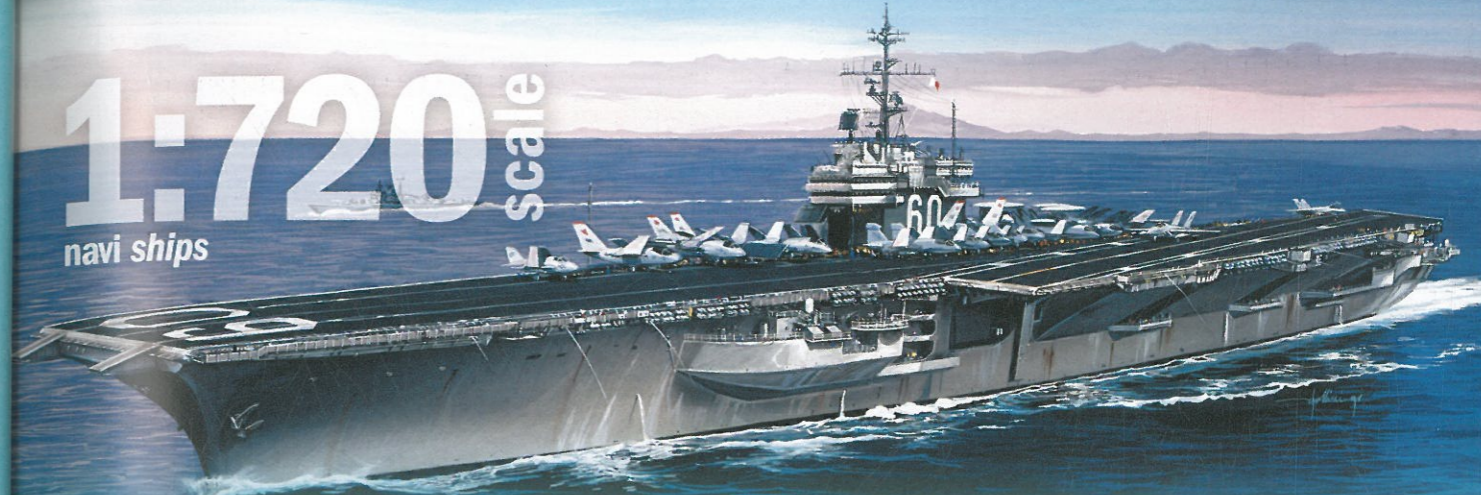

NEW

Contains 2 figures

< 19.8 cm >

PE

NEW

Contains 1 figure

< 19.1 cm >

PE

Contains 10 figures

Contains 7 figures and accessories

Contains 10 figures

Contains 7 figures and accessories

1 modular element

2 modular elements

< 60.0 cm >

< 30.0 cm >

backagain

< 44.7 cm >

< 44.7 cm >

< 44.7 cm >

< 44.8 cm >

< 46.2 cm >

< 45.0 cm >

< 45.0 cm >