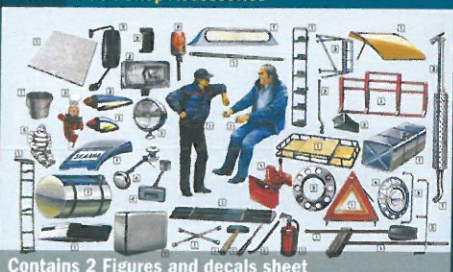

764 Truck Shop Accessories