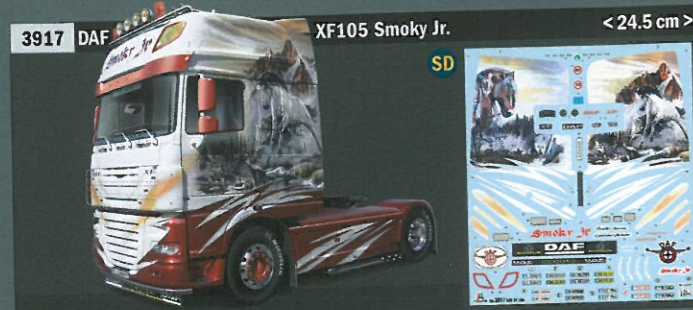

3942 Volvo FH4 Globetrotter medium roof < 24.6 cm > SD
Contains chromed parts and chromed adhesive

1:24 scale scala

showtrucks

3917 DAF XF105 Smoky Jr. < 24.5 cm > SD