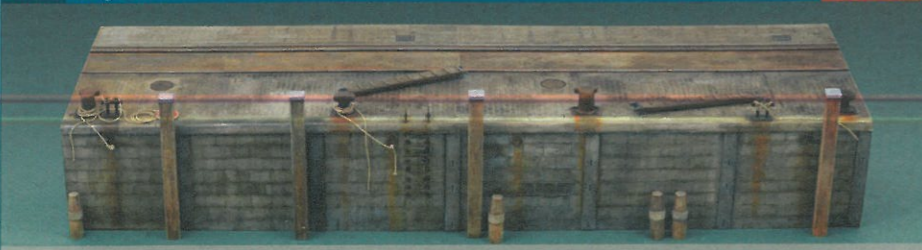

1 modular element

5612 Long Dock

2 modular elements

< 60.0 cm >

< 30.0 cm >

backagain