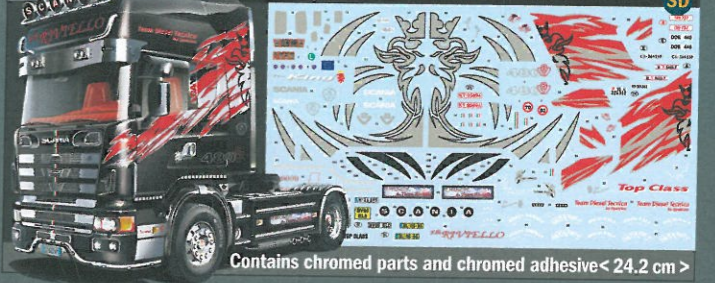

Contains chrome stickers <24.7 cm >

3930 Scania R730 Streamline "Team Chimera"

Contains chromed parts and chromed adhesive <24.2 cm >