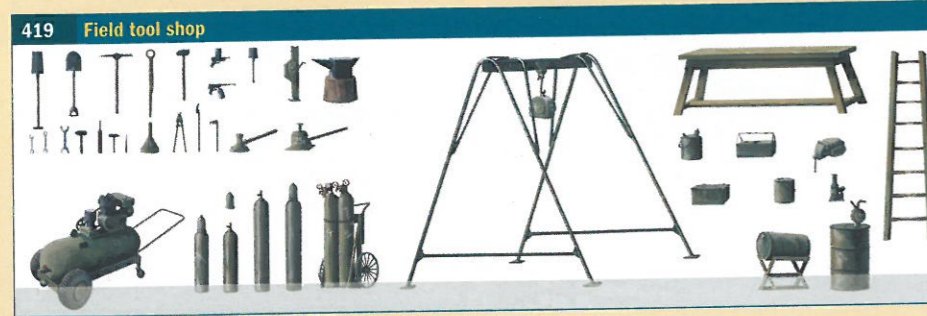

PE

250+ parts - rubber t. < 13.8 cm > ★

6585 T 34/85 Korean War

Glueable rubber tracks < 23.5 cm > ★

6559 Leopard 2A4

< 27.6 cm > ★

6542 Land Rover Series III 109 "Guardia Civil"

< 12.5 cm > ★