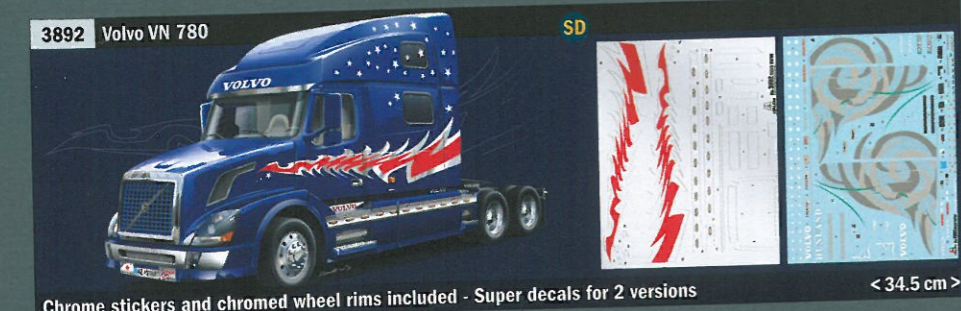

Contains chrome stickers - decals for 2 versions

1:24 scale scala

showtrucks

3917 DAF XF105 Smoky Jr. < 24.5 cm > SD

3934 IVECO Hi-Way E5 Abarth < 25.4 cm > SD
Cont. chromed parts and chromed adhesive

3942 Volvo FH4 Globetrotter medium roof < 24.6 cm > SD
Contains chromed parts and chromed adhesive