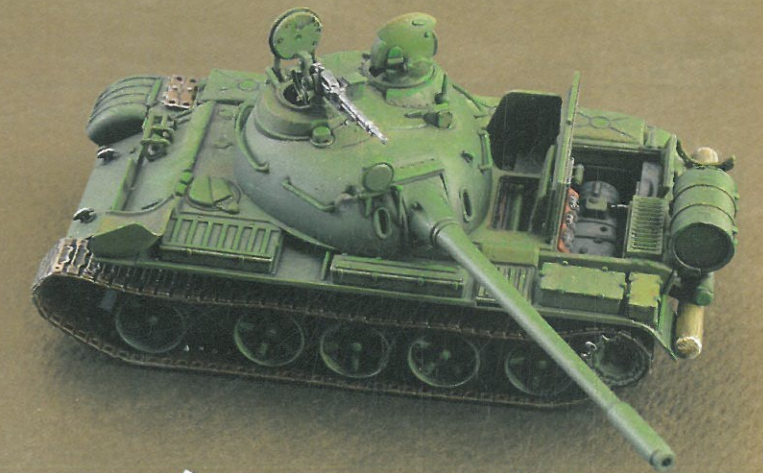

7502 IS-2 **CLOSEOUT**

2x fast assembly models < 17.7 cm >

7523 T-34/76 m42

2 models - special wargame decals < 9.3 cm >

scale 1:72

veicoli militari military vehicles

7072 Sd. Kfz. 265 Panzerbefehlswagen

Contains 1 figure < 6.1 cm >