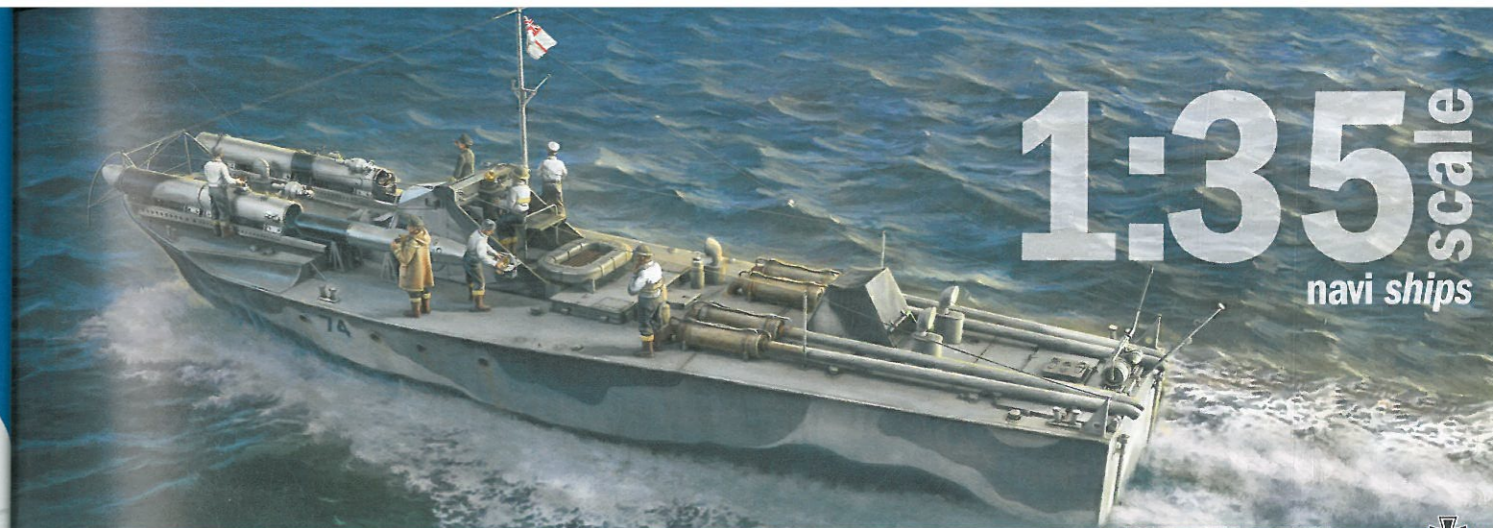

Ships Navy

1:35 scale
navi ships

< 99.9 cm >