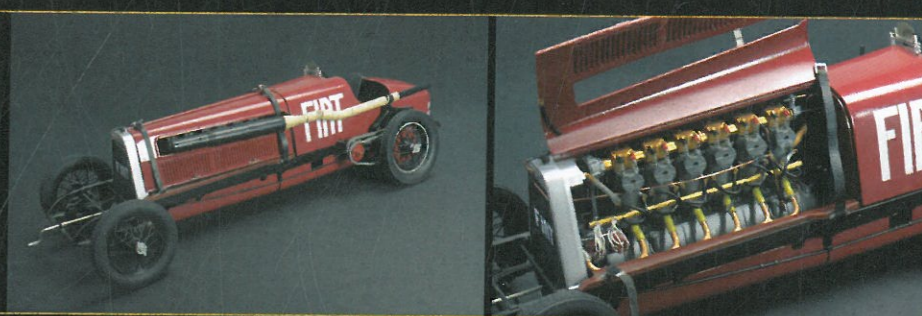

100% NEW MOULDS

4701 FIAT Mefistofele 21706 c.c. < 44.5 cm >