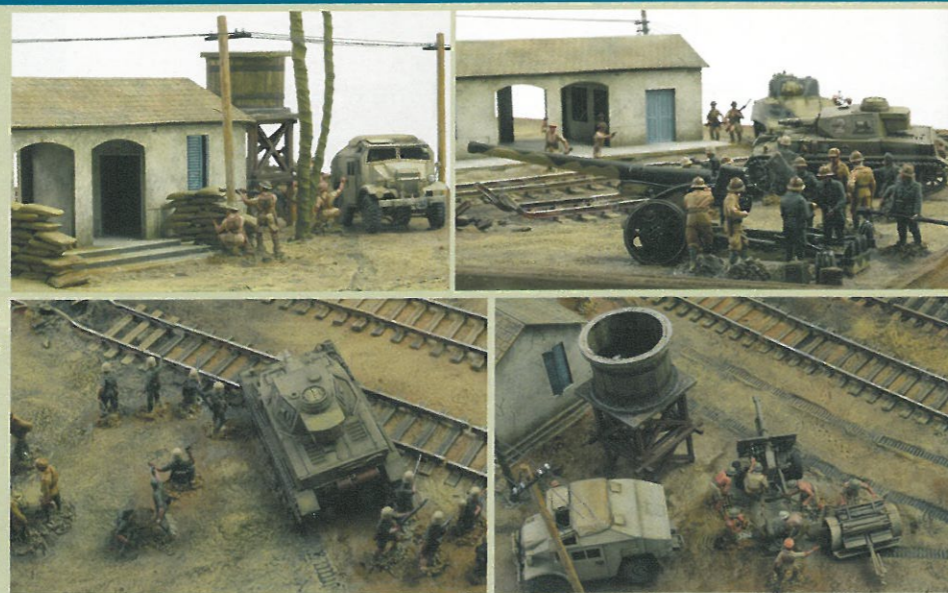

6181 El Alamein - The railway station Battle Set

Content
El Alamein Railway Station - MDF laser cut
Water Tank - MDF laser cut
German Afrika Korps - 50 figures
Pz. Kpfw. IV Ausf. F1/F2
Cannone da 149/40 with Crew - 9 figures
British 8th Army - 50 figures
M4A2 Sherman III
Morris Quad Tractor/25 pdr. Gun - 7 figures
Decals sheet

6194 Pegasus bridge airborne assault Battle Set

Content
Pegasus bridge - MDF laser cut
German Infantry - 50 figures
Opel Blitz
Kübelwagen
German Guns PaK 40, PaK 35, FlaK 38, 9 Figures
British Paratroopers - 50 figures
Battlefield accessories

6182 1944 - Battle at Malinava Battle Set

Content
Russian Isba - MDF laser cut
Russian Isba - MDF laser cut
Barn - MDF laser cut
German Infantry - 50 figures
Tiger I Ausf. E - 2 fast assembly models
Russian Infantry - 48 figures
IS-2 - 1 fast assembly model
T-34/85 - 1 fast assembly model
ZIS 3 AT Gun - 1 f.a. model and 6 figures

6116 Operation Cobra 1944 Battle Set

Content
32 German paratroopers figures
32 US infantry figures
1 Sherman M4A3 76mm
1 M3 Half Track
1 Pz. Kpfw. V Panther Ausf. G
1 Sd.kfz. 251/1
French House and Shop (MDF laser cut)

6113 Bastogne - December 1944 Battle Set

Content
24 German infantry figures (winter unif.)
36 US infantry figures (winter unif.)
1 Sherman M4A3E2 Jumbo
1 Sherman M4A3 76mm
1 Pz. Kpfw. VI Tiger I Ausf. E
1 Pak 40 AT Gun with 6 figures
1 8.8 cm FlaK 37 AA Gun
Battlefield accessories
Wrecked house
Walls and ruins

6195 Battle for the Reichstag - Berlin 1945 Battle Set

Content
The Reichstag
MDF laser cut
Urban Accessories
T-34/85
Model Kit
USSR Infantry
32 figures
8.8 cm FlaK 37
Model Kit
FlaK 37 crew
6 figures
German Infantry
32 figures

battle sets e accessori battle sets and accessories

battle sets e accessori battle sets and accessories