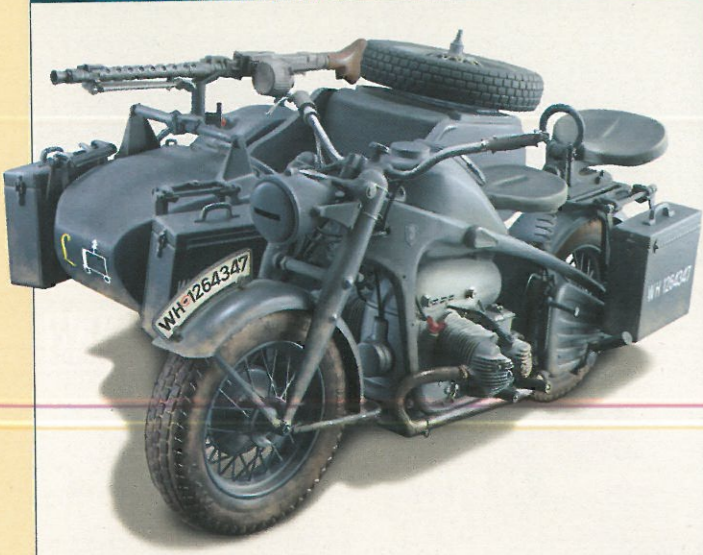

< 26.5 cm >

7404 Kettenrad

(Sd.Kfz. 2 Kleines Kettenkraftrad Typ HK 101)

- Working suspensions
- Openable lids
- Highly detailed engine
- Highly detailed decals sheet
- Running tracks
- Tool set

< 32.9 cm >