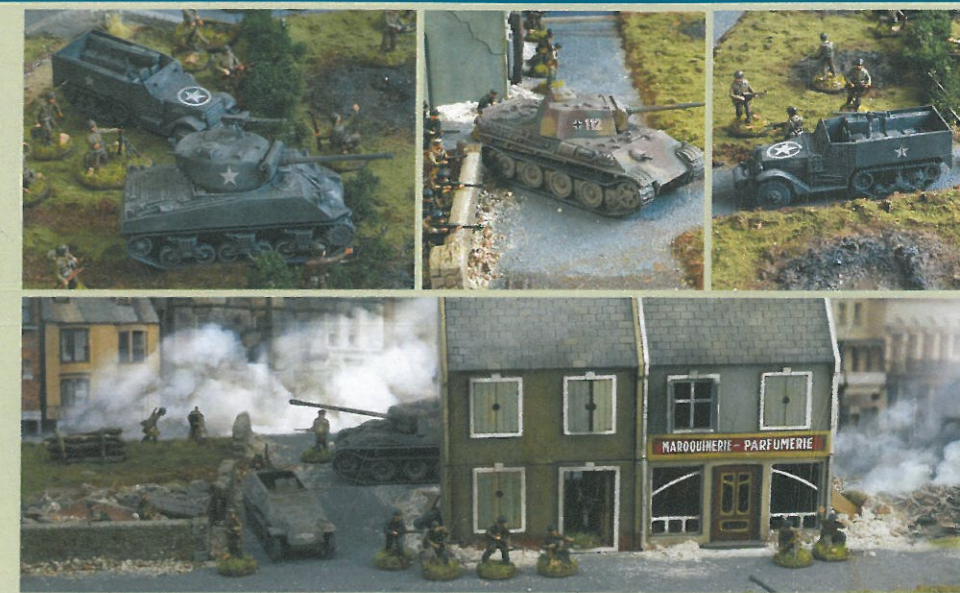

6181 El Alamein - The railway station Battle Set

Content
El Alamein Railway Station - MDF laser cut
Water Tank - MDF laser cut
German Afrika Korps - 50 figures
Pz. Kpfw. IV Ausf. F1/F2
Cannone da 149/40 with Crew - 9 figures
British 8th Army - 50 figures
M4A2 Sherman III
Morris Quad Tractor/25 pdr. Gun - 7 figures
Decals sheet

6194 Pegasus bridge airborne assault Battle Set

Content
Pegasus bridge - MDF laser cut
German Infantry - 50 figures
Opel Blitz
Kübelwagen
German Guns PaK 40, PaK 35, FlaK 38, 9 Figures
British Paratroopers - 50 figures
Battlefield accessories

6182 1944 - Battle at Malinava Battle Set

Content
Russian Isba - MDF laser cut
Russian Isba - MDF laser cut
Barn - MDF laser cut
German Infantry - 50 figures
Tiger I Ausf. E - 2 fast assembly models
Russian Infantry - 48 figures
IS-2 - 1 fast assembly model
T-34/85 - 1 fast assembly model
ZIS 3 AT Gun - 1 f.a. model and 6 figures

6116 Operation Cobra 1944 Battle Set

Content
32 German paratroopers figures
32 US infantry figures
1 Sherman M4A3 76mm
1 M3 Half Track
1 Pz. Kpfw. V Panther Ausf. G
1 Sd.kfz. 251/1
French House and Shop (MDF laser cut)

6113 Bastogne - December 1944 Battle Set

Content
24 German infantry figures (winter unif.)
36 US infantry figures (winter unif.)
1 Sherman M4A3E2 Jumbo
1 Sherman M4A3 76mm
1 Pz. Kpfw. VI Tiger I Ausf. E
1 Pak 40 AT Gun with 6 figures
1 8.8 cm FlaK 37 AA Gun
Battlefield accessories
Wrecked house
Walls and ruins

6195 Battle for the Reichstag - Berlin 1945 Battle Set

Content
The Reichstag
MDF laser cut
Urban Accessories
T-34/85
Model Kit
USSR Infantry
32 figures
8.8 cm FlaK 37
Model Kit
FlaK 37 crew
6 figures
German Infantry
32 figures

battle sets e accessori battle sets and accessories

battle sets e accessori battle sets and accessories