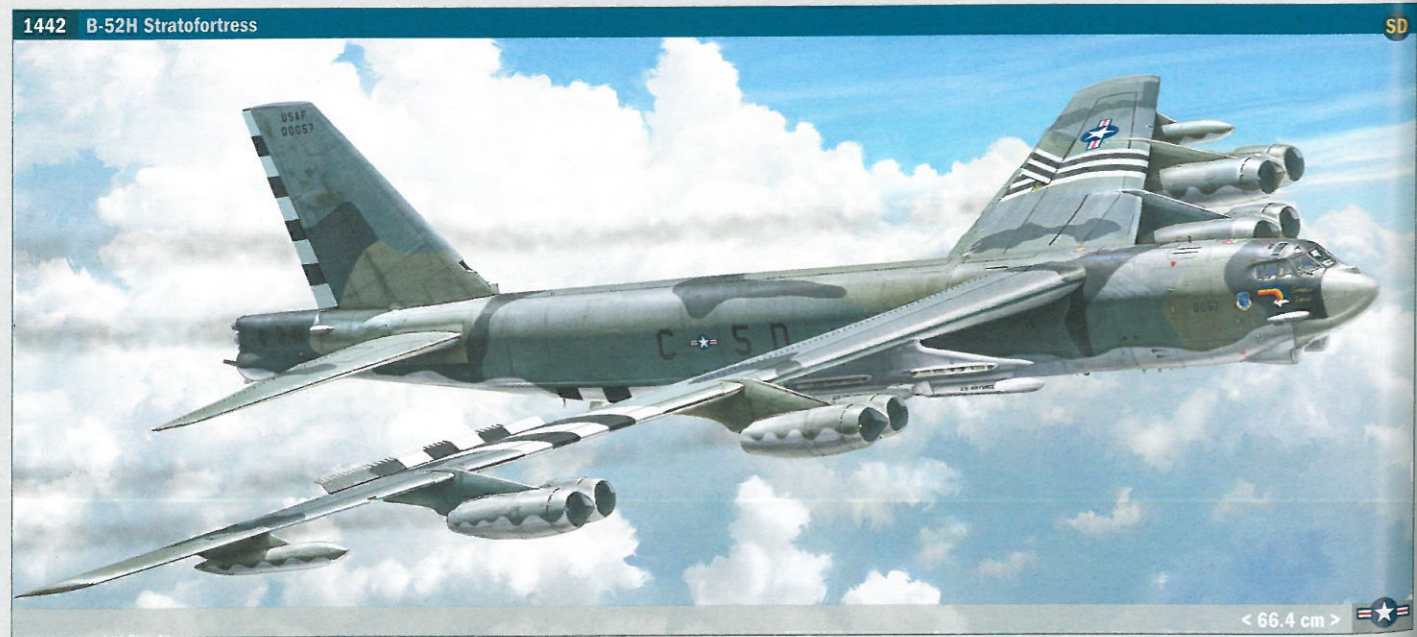

NEW

< 20.1 cm >

1456 F-8E Crusader

NEW

< 22.9 cm >

1282 XB-70 Valkyrie

< 78.6 cm >

145 SR-71 Blackbird with Drone

< 45.1 cm >

1373 F-4 C/D/J Phantom II Vietnam Aces

< 26.7 cm >

1142 B-58 Hustler

< 40.9 cm >

1375 RB-66B Destroyer

< 31.8 cm >

1448 F-4E/F Phantom II

NEW

< 26.7 cm >

1384 Tornado Gr.1 **SD**

GULF WAR

< 23.2 cm >

1408 Kfir C.2 IAF **SD**

< 21.7 cm >

1340 EF-2000 Typhoon Twin Seater **SD**