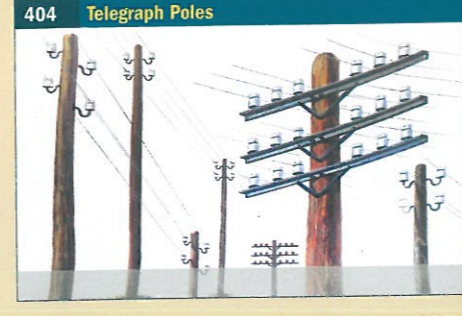

In small dimensions, all bigger scales benefits
High-level details
Easier to build than 1/72 scale models
Improved painting, weathering, and detailing easiness
Contained dimensions
Reasonable price

Piccole dimensioni con tutti i vantaggi di una scala maggiore
Alto livello di dettaglio
Maggior facilità di assemblaggio rispetto alla scala 1/72
Maggior facilità di elaborazione e modifica del kit di base
Dimensioni ridotte
Prezzo contenuto