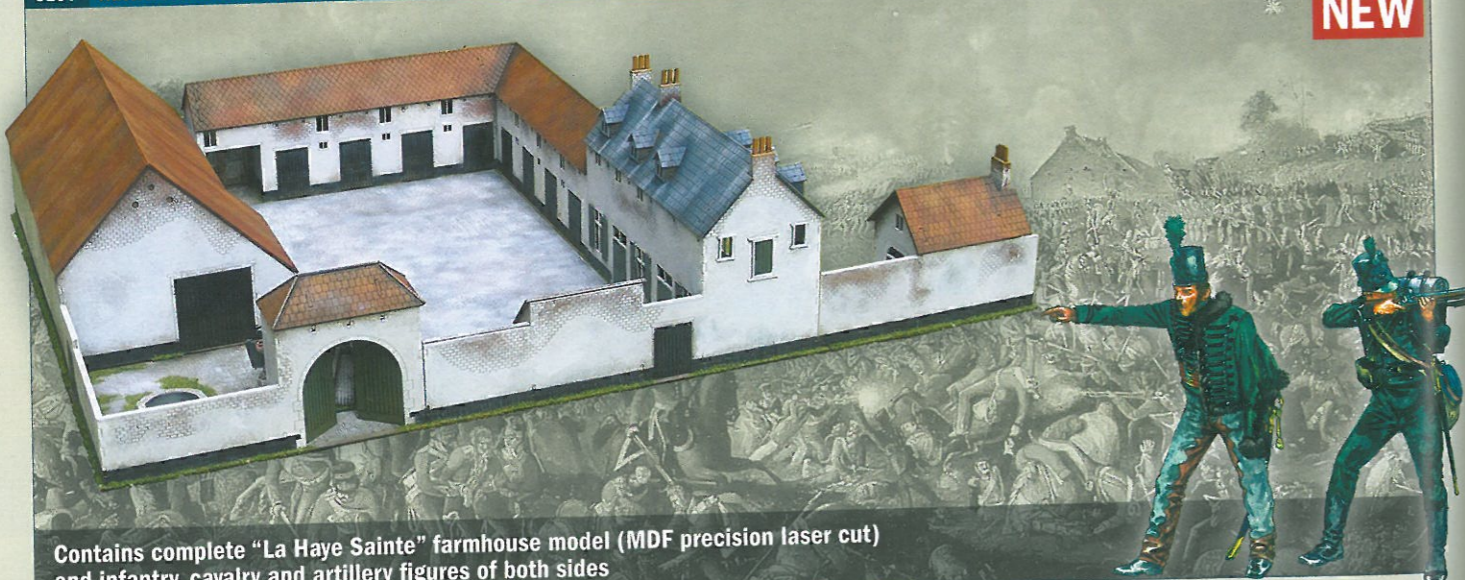

6197 Waterloo 1815: La Haye Sainte Battle Set

NEW

Contains complete "La Haye Sainte" farmhouse model (MDF precision laser cut) and infantry, cavalry and artillery figures of both sides