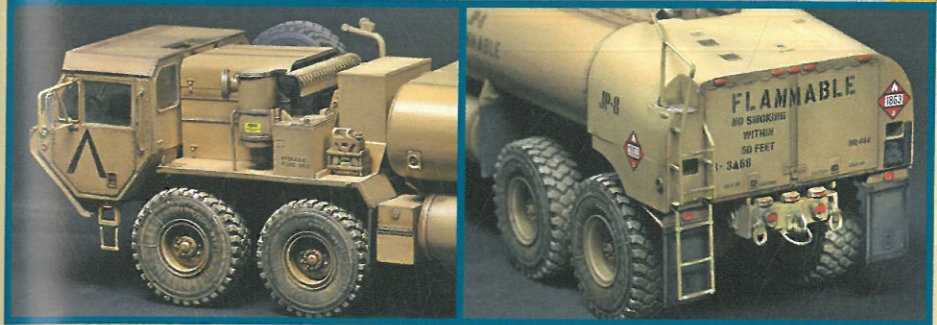

Rubber tyres < 29.7 cm > ★

6508 Land Rover 109' LWB

< 12.5 cm > ★

6501 S.A.S Recon Vehicle "Pink Panther"

< 10.8 cm > ★

6567 Leopard 2A6

Glueable rubber tracks < 22.0 cm > ★

6504 LMV Lince