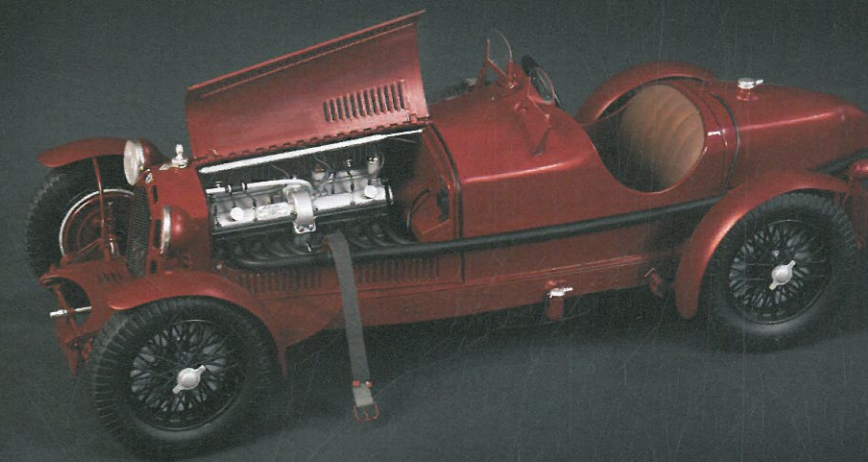

Cars

1:12 scale

auto classiche classic cars

auto classiche classic cars

4708 Alfa Romeo 8C 2300 "Roadster" < 32.0 cm >

NEW

Released in August 2020

4706 Alfa Romeo 8C 2300 "Monza" < 33.0 cm >