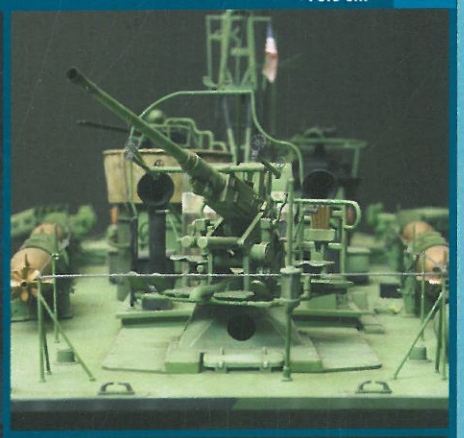

MB PE

< 70.0 cm >