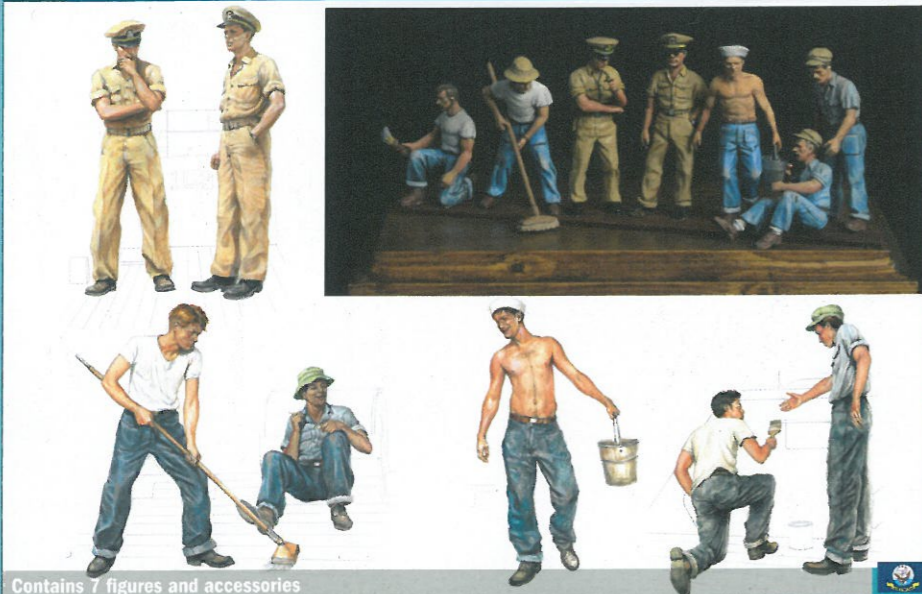

NEW

Contains 1 figure

< 19.1 cm >

PE

5606 Elco 80' PT Boat crew

Contains 10 figures

5618 PT-109 crew

Contains 7 figures and accessories