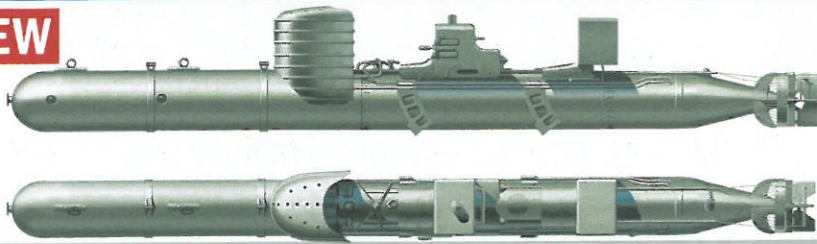

5623 M.T.M. "Barchino" with crew

NEW