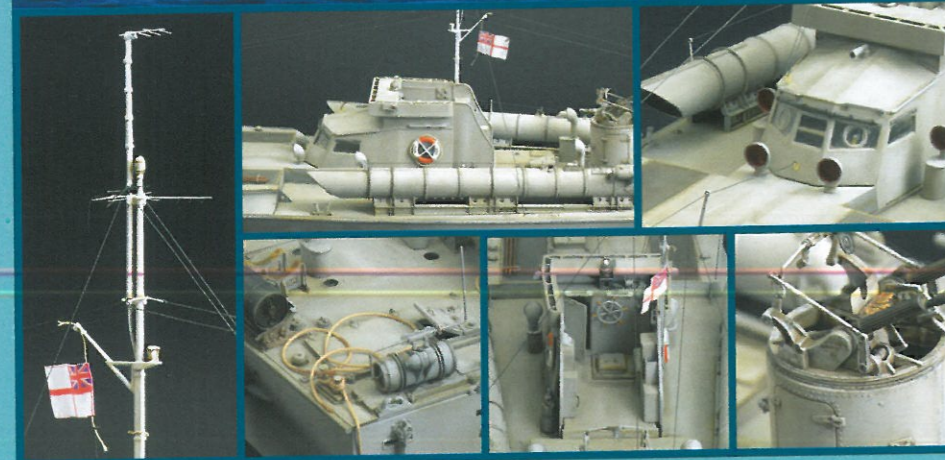

5621 S.L.C. "Maiale" with crew