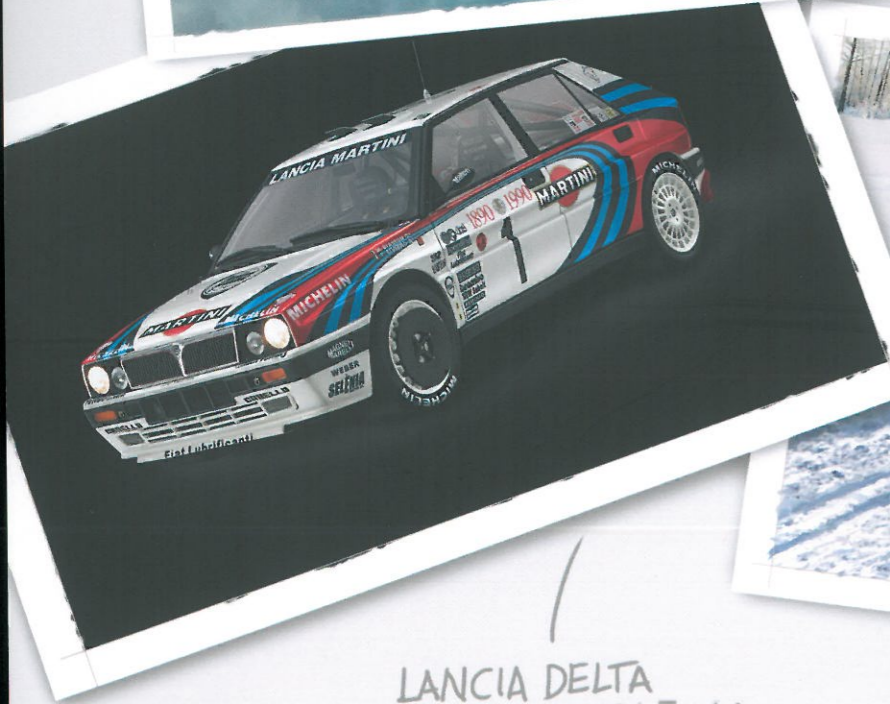

LANCIA DELTA
HF INTEGRALE 16V
1:12