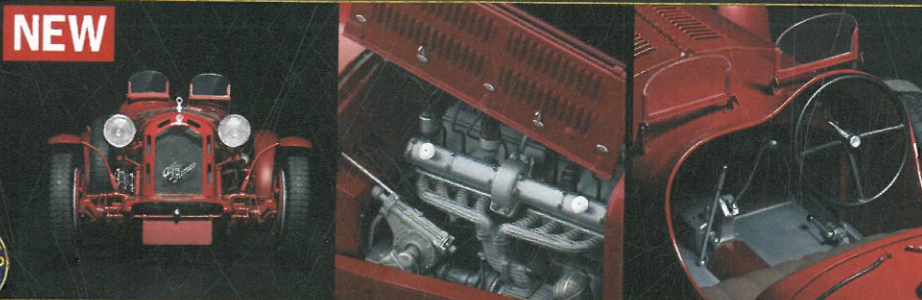

Cars

1:12 scale

auto classiche classic cars

auto classiche classic cars

4708 Alfa Romeo 8C 2300 "Roadster" < 32.0 cm >

NEW

Released in August 2020

4706 Alfa Romeo 8C 2300 "Monza" < 33.0 cm >